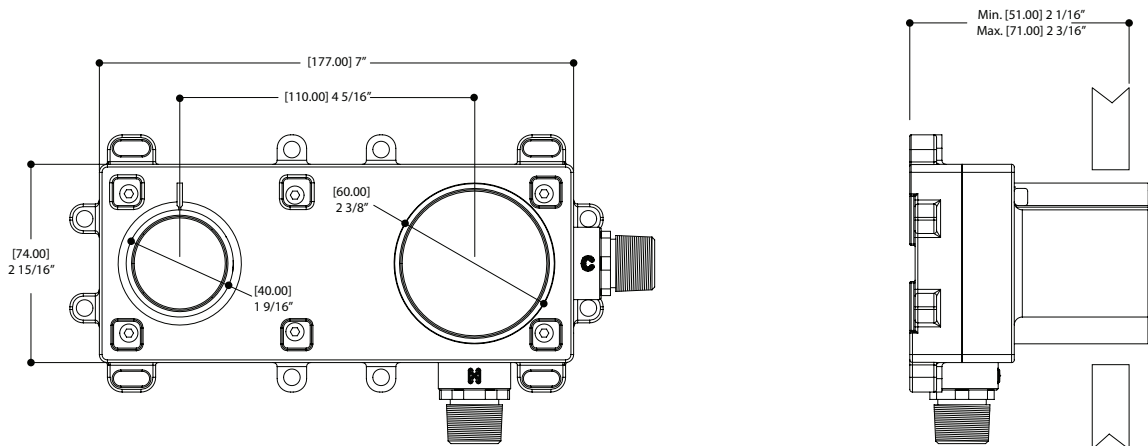

Total height : 2 15/16"

Total length: 7"

Recommended opening 2 5/8"
Ouverture recommandée 2 5/8"

Aquabrax cannot be held responsible for any technical or typographical errors or omissions contained within this document and reserves the right to make changes without prior notice.