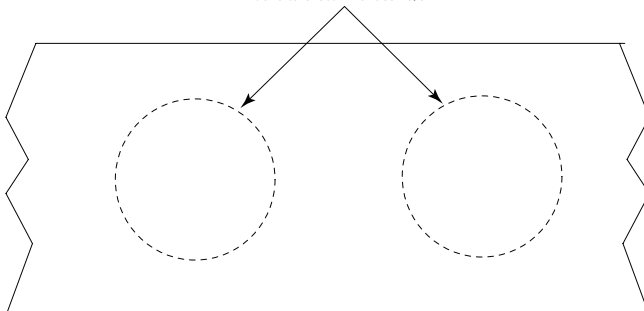

Total height : 2 15/16"

Total length: 7"

Recommended opening 2 5/8"
Ouverture recommandée 2 5/8"

Aquabrax cannot be held responsible for any technical or typographical errors or omissions contained within this document and reserves the right to make changes without prior notice.